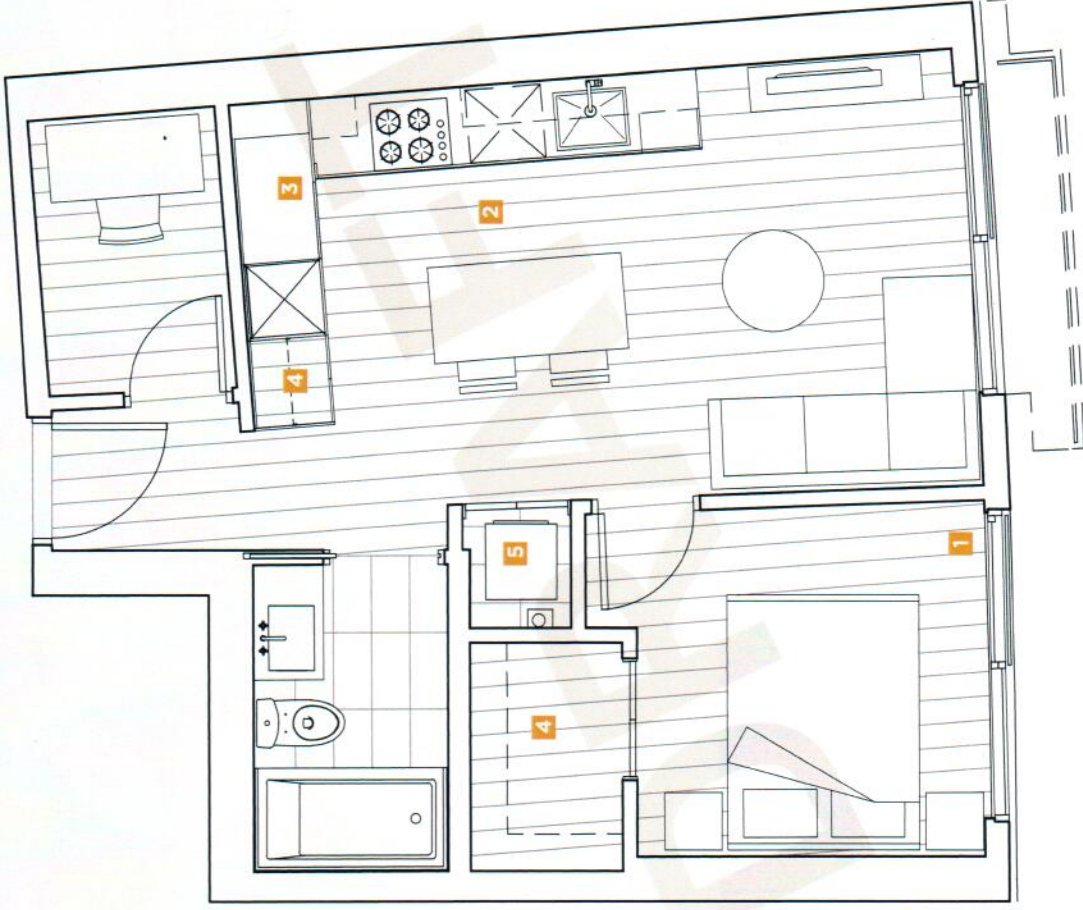

1 BEDROOM + DEN (SAMPLE)

WITH BALCONETTE / HALF JULIET BALCONY

ENCLOSED AREA | JULIET BALCONY | **TOTAL AREA**
495 SQ. FT. | 17 SQ. FT. | 495 - 502 SQ. FT.

*Juliet balcony areas are calculated from the outside face of exterior walls to the outside face of balcony railings.

Dotted lines represent the extent of balcony area for certain units only. Please ask our Concord Pacific Sales Executives for more details.

INTERIOR FEATURES:

- 1** BALCONETTE SLIDING DOORS
- 2** MIELE STAINLESS STEEL 24" KITCHEN APPLIANCES PACKAGE:
 - WALL OVEN & PANASONIC MICROWAVE
 - DISHWASHER
 - BOTTOM MOUNT FRIDGE
 - GAS COOKTOP WITH CHIMEY FAN
- 3** MAGIC CORNER STORAGE SYSTEM
- 4** CLOSET ORGANIZER SYSTEM
- 5** MIELE WASHER DRYER